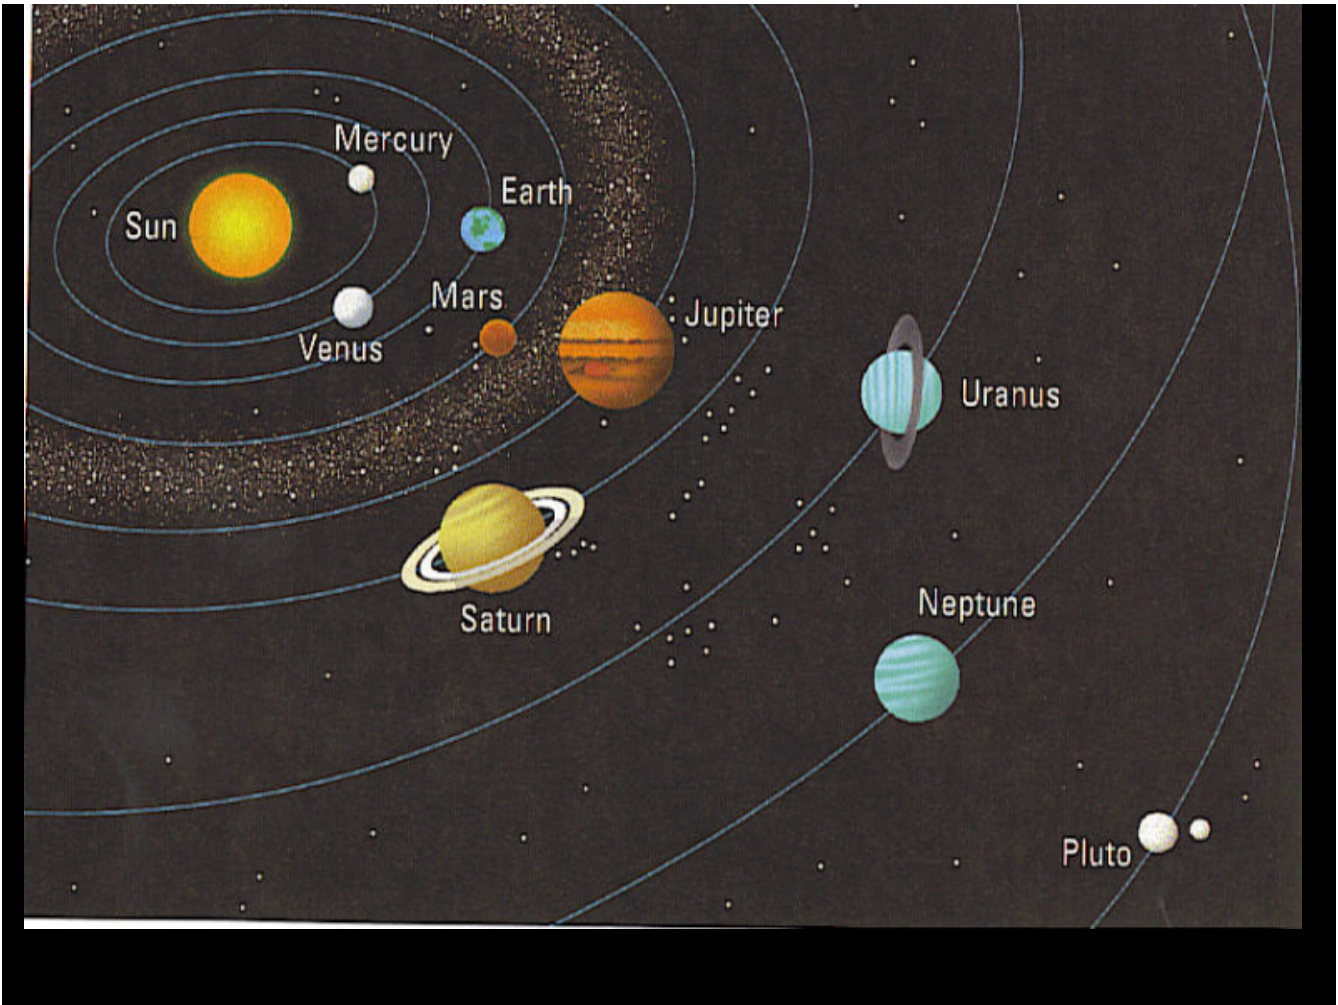

## Warm-Up

How many times bigger is the Sun than the Moon?

The Sun is about **416** times larger than  
the Moon

What can we see in the sky? (pg 400)  
List some things you can see in the  
sky?

*Universe* = everything that exists. the total known or supposed objects and phenomena throughout space. Includes all matter and energy everywhere.

i.e. Earth is part of the universe

*astronomy* = the study of what is beyond earth.

*astronomer* = the person who studies astronomy.

Within the universe is the solar system.

The *solar system* includes our sun and all the objects that travel around it (8 planets, pluto and their moons)

Planets and moons do not emit their own light. They are nonluminous.

Within the solar system we have constellations, stars and planets etc.

A star is matter that emits huge amounts of energy.

A planet is matter, usually a sphere that revolves around a star i.e. earth is a planet and the star we revolve around is the sun.

*Check out table 1 on page 402 to see what the differences are between planets and stars*