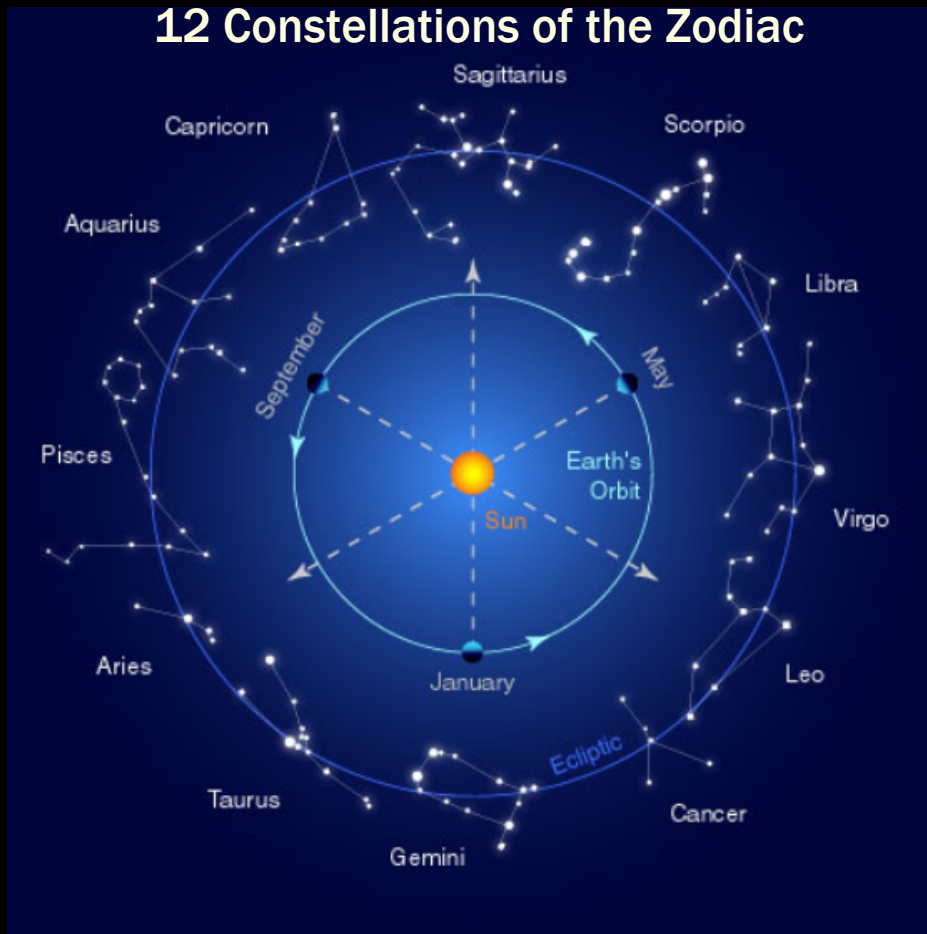

A star is matter that emits huge amounts of energy.

A planet is matter, usually a sphere that revolves around a star i.e. earth is a planet and the star we revolve around is the sun.

*Check out table 1 on page 402 to see what the differences are between planets and stars*

**Libra** Balance September 23 - October 22

**Scorpio** Scorpion October 23 - November 21

**Sagittarius** Archer November 22-December 21

**Capricorn** Goat December 22 - January 19

**Aquarius** Water Bearer January 20-February 18

# 12 Constellations of the Zodiac

"Now that constellation, Jimmy, is simply called 'The Big Dip'!"