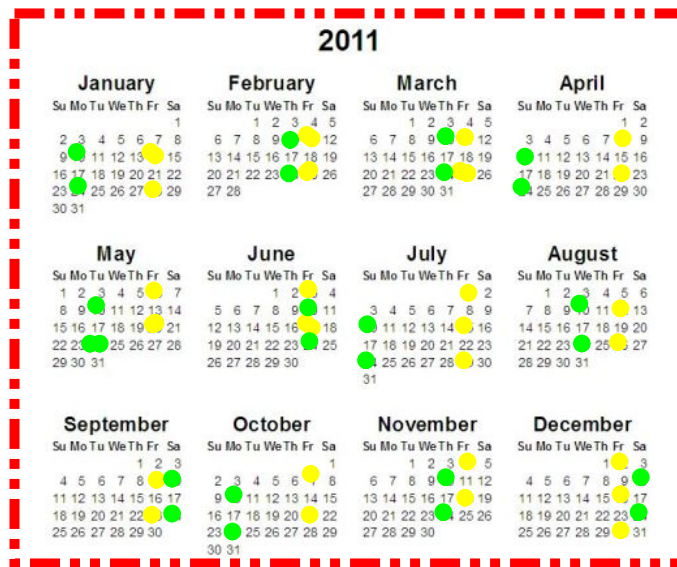

Biweekly

What is the difference?

Semi-monthly

Biweekly

What is the difference?

Semi-monthly

Paid every two weeks. 26 pays

Paid twice a month. 24 pays

What is the difference?

Biweekly

Paid every 26 pays
two weeks.

$$\frac{52 \text{ weeks in a year}}{2} = 26 \text{ pays}$$

Semi-monthly

Paid twice 24 pays
a month.

$$12 \text{ months} \times 2 = 24 \text{ pays}$$