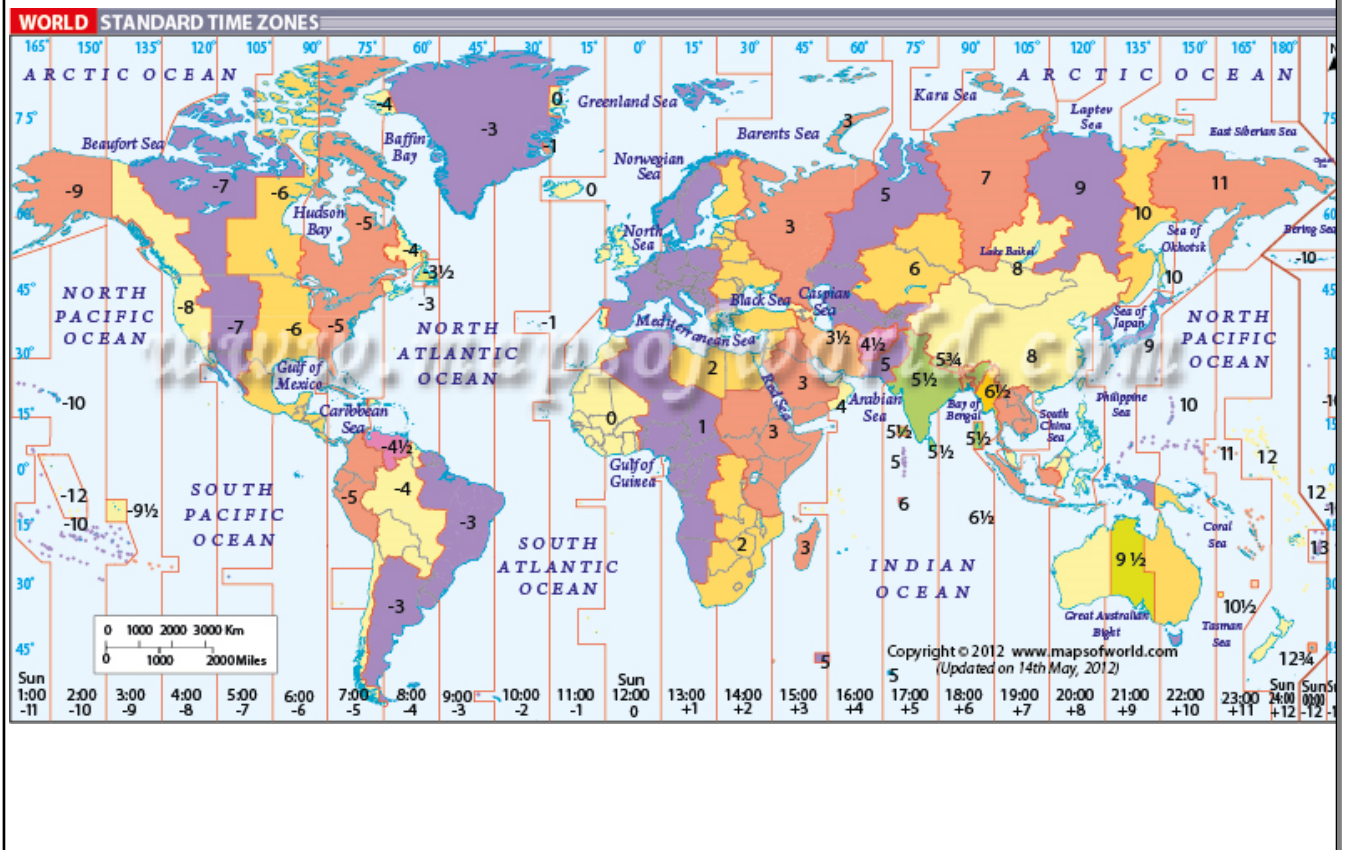

May 10, 2019

- Review Rotation vs Revolution
- Time Zones
- The Reasons for the Seasons

Warm-Up

The international space station uses which time zone?

That means that there are 24 time zones on the Earth. If you try to phone your friend in China at six o'clock at night here, it is six in the morning for them.

Miramichi

Japan

9:52:14 AM PST

set 11 hours ahead

World Time Zones

Telling Time in Different Ways

Match the time on the left with the time on the tiles.

Greenwich Mean time **GMT**

Moscow **GMT +3**

Pacific Time **GMT -8**

Mountain Time **GMT -7**

Central Time **GMT -6**

Atlantic Time **GMT -4**

Eastern Time **GMT -5**

Tokyo **GMT +9**

Correct Answer

Greenwich Mean time	GMT	Central Time	GMT -6
Moscow	GMT +3	Atlantic Time	GMT -4
Pacific Time	GMT -8	Eastern Time	GMT -5
Mountain Time	GMT -7	Tokyo	GMT +9

- Why is it cold in the winter and hot in the summer?
- What about places near the equator? Why is there temperature pretty much constant throughout the year?