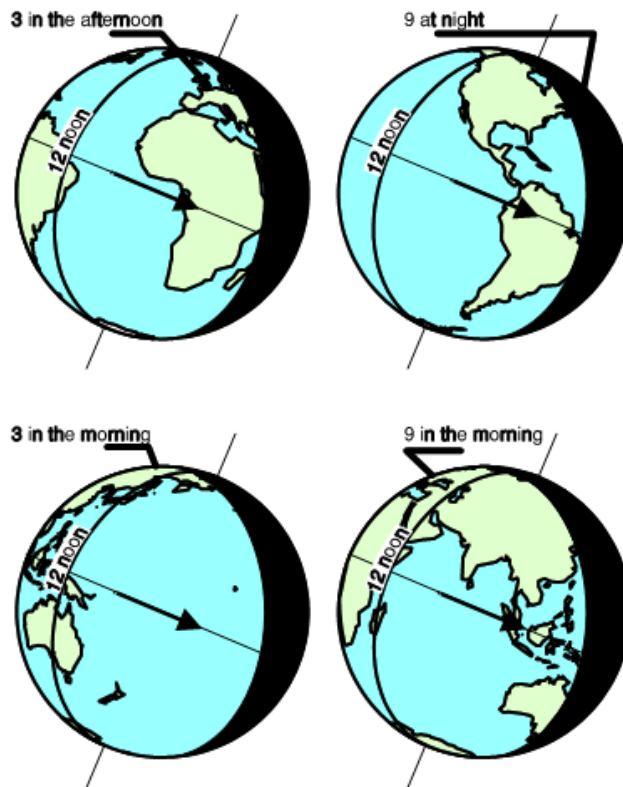

May 10, 2019

- Review Rotation vs Revolution
- Time Zones
- The Reasons for the Seasons

Warm-Up

The international space station uses which time zone?

That means that there are 24 time zones on the Earth. If you try to phone your friend in China at six o'clock at night here, it is six in the morning for them.

Miramichi

Japan

9:52:14 AM PST

set 11 hours ahead

World Time Zones

Telling Time in Different Ways

Match the time on the left with the time on the tiles.

Greenwich Mean time **GMT**

Greenwich Mean time	GMT	Central Time	GMT -6
Moscow	GMT +3	Atlantic Time	GMT -4
Pacific Time	GMT -8	Eastern Time	GMT -5
Mountain Time	GMT -7	Tokyo	GMT +9

- Why is it cold in the winter and hot in the summer?
- What about places near the equator? Why is there temperature pretty much constant throughout the year?