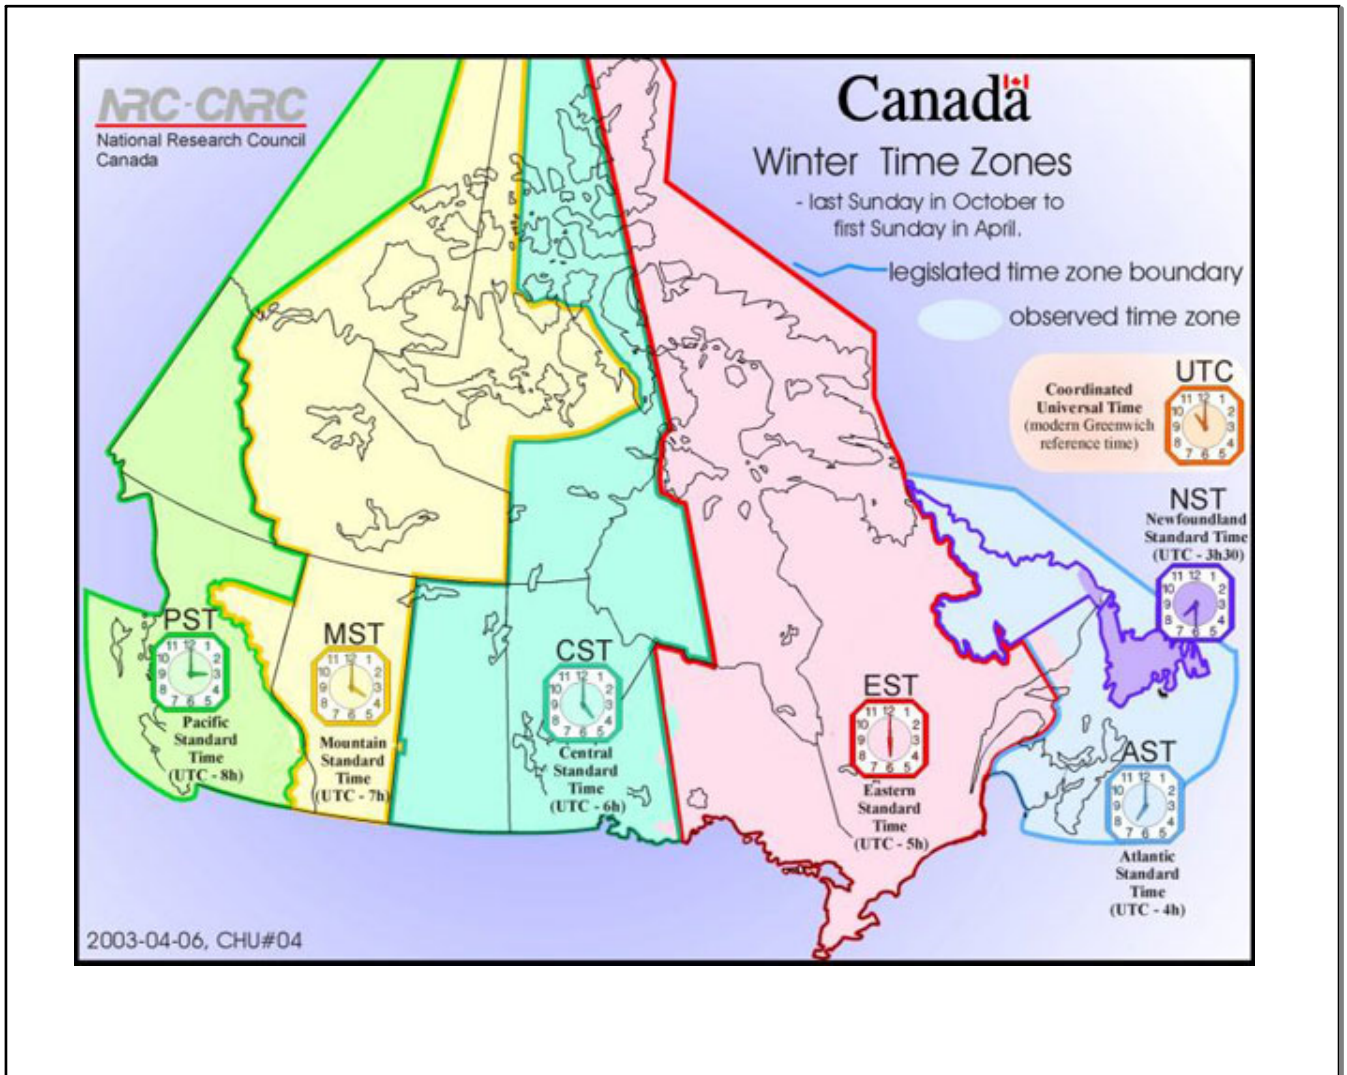

May 10, 2019

- Review Rotation vs Revolution
- Time Zones
- The Reasons for the Seasons

Warm-Up

The international space station uses which time zone?

That means that there are 24 time zones on the Earth. If you try to phone your friend in China at six o'clock at night here, it is six in the morning for them.

Miramichi

Japan

9:52:14 AM PST

set 11 hours ahead

World Time Zones

Telling Time in Different Ways

Match the time on the left with the time on the tiles.

Greenwich Mean time **GMT**

Moscow **GMT +3**

Pacific Time **GMT -8**

Mountain Time **GMT -7**

Central Time **GMT -6**

Atlantic Time **GMT -4**

Eastern Time **GMT -5**

Tokyo **GMT +9**

Correct Answer

Greenwich Mean time	GMT	Central Time	GMT -6
Moscow	GMT +3	Atlantic Time	GMT -4
Pacific Time	GMT -8	Eastern Time	GMT -5
Mountain Time	GMT -7	Tokyo	GMT +9

- Why is it cold in the winter and hot in the summer?
- What about places near the equator? Why is there temperature pretty much constant throughout the year?